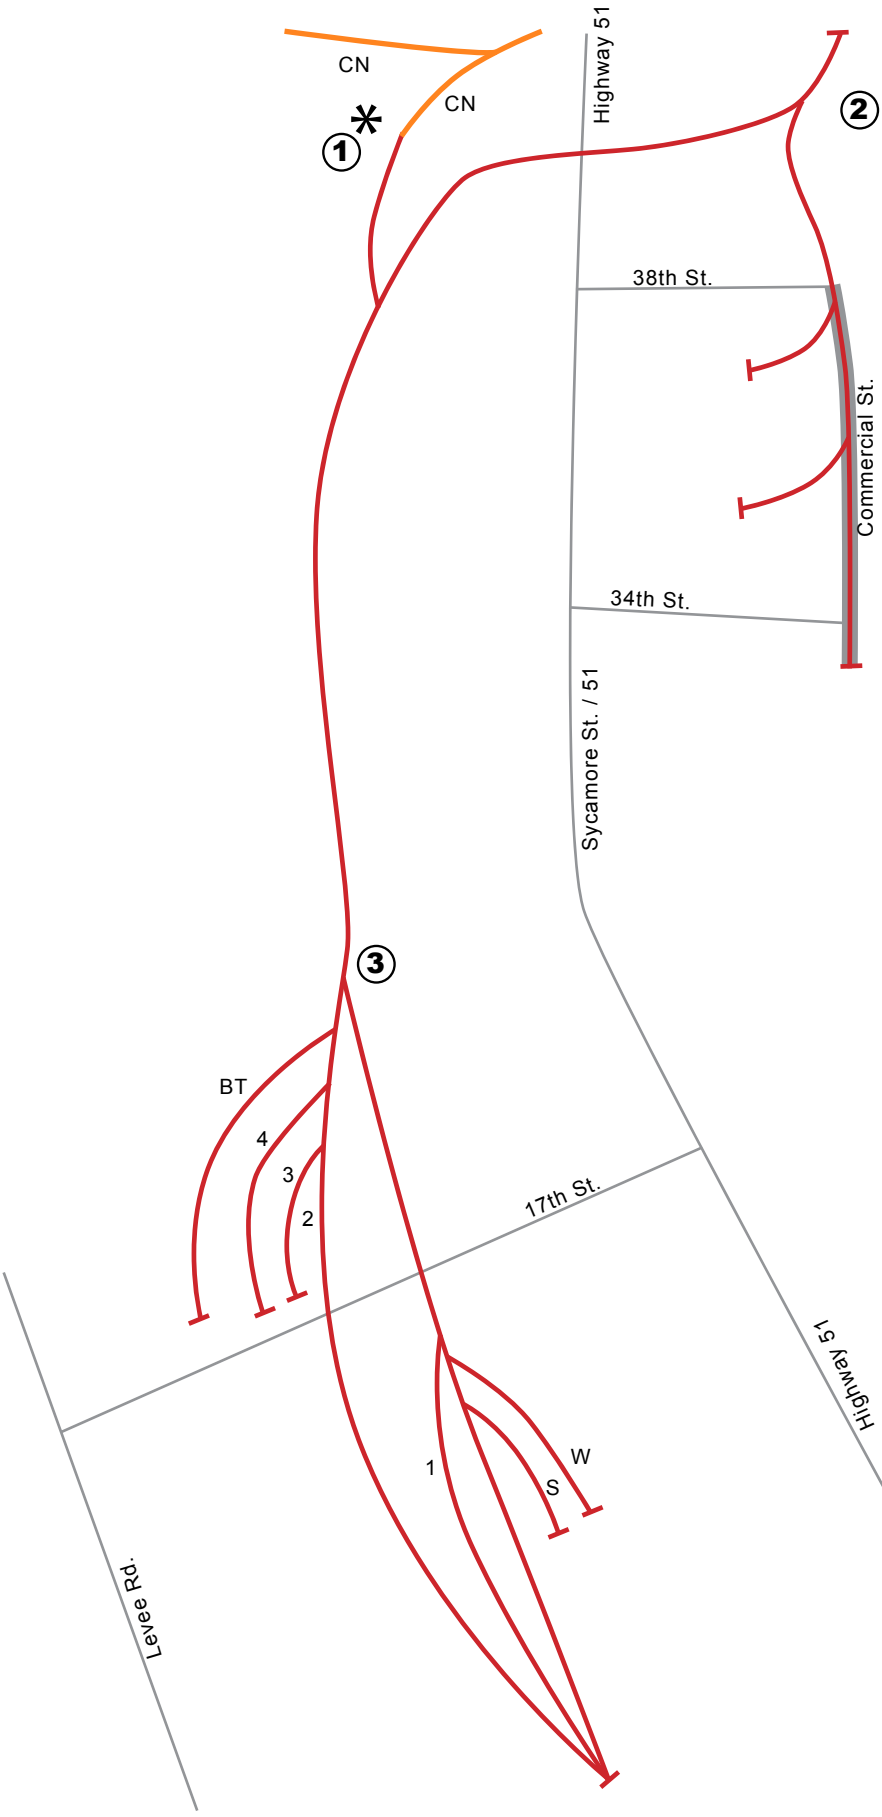

# Shawnee Terminal Railway Co. (STR)

- 1\* Cairo, IL - CN Interchange**
  - 2 Cairo North (MP 256.4)**  
# car spots: 35
  - 3 17th St. Yard (MP 259.4)**  
- BT  
# car spots: 14  
- 4  
# car spots: 12  
- 3  
# car spots: 3  
- 2  
# car spots: 28  
- 1  
# car spots: 30  
- S  
# car spots: 10  
- W  
# car spots: 12
- property available and warehouse space for lease*