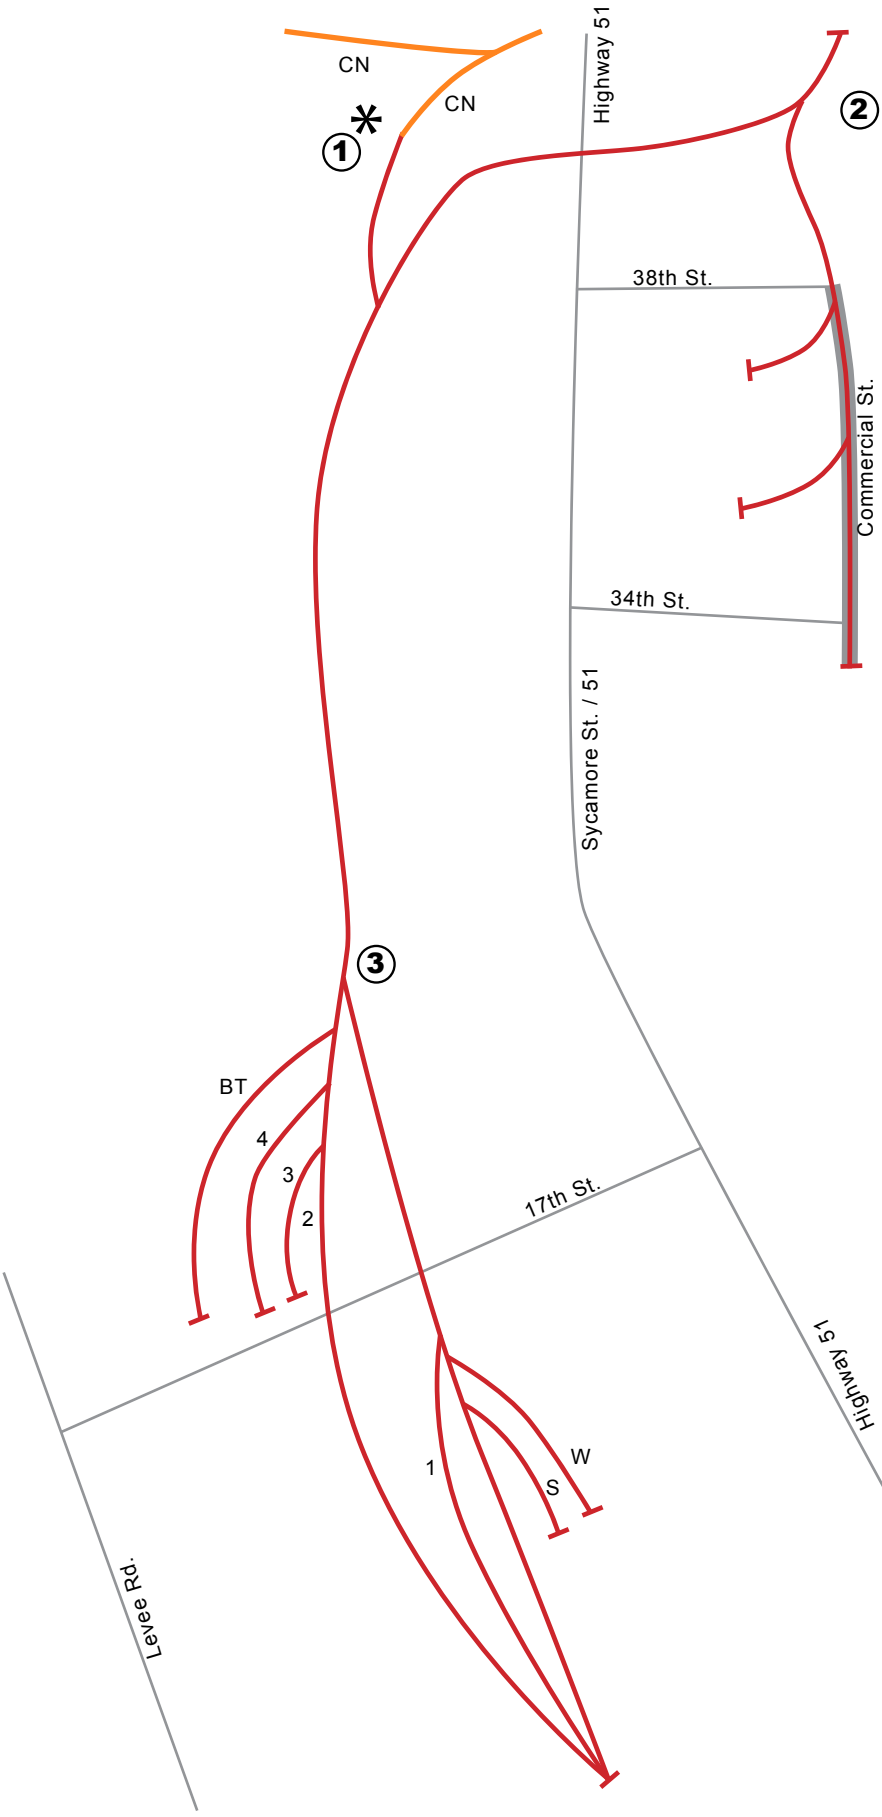

Shawnee Terminal Railway Co. (STR)

- 1* Cairo, IL - CN Interchange**
 - 2 Cairo North (MP 256.4)**
car spots: 35
 - 3 17th St. Yard (MP 259.4)**
 - BT
car spots: 14
 - 4
car spots: 12
 - 3
car spots: 3
 - 2
car spots: 28
 - 1
car spots: 30
 - S
car spots: 10
 - W
car spots: 12
- property available and warehouse space for lease*