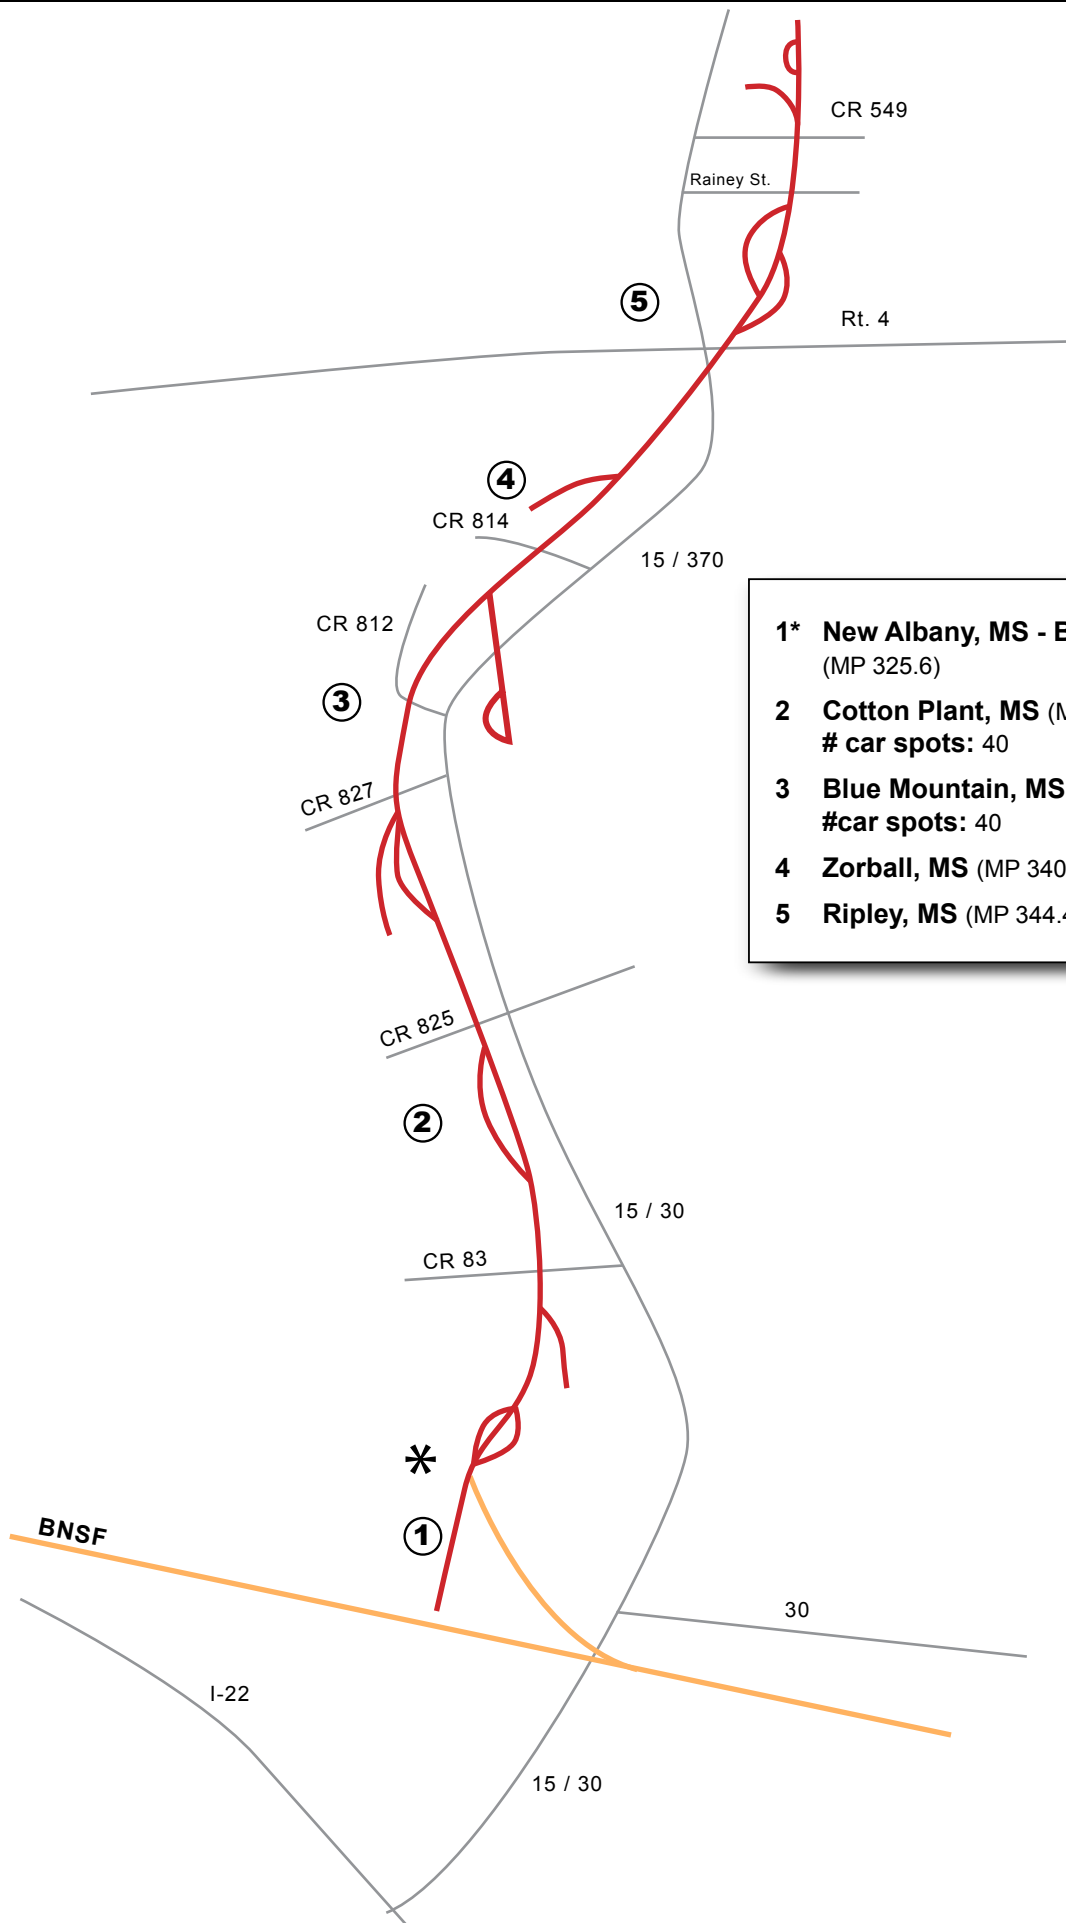

Ripley & New Albany Railroad Co. (RNA)

- 1*** New Albany, MS - BNSF & KCS Interchange (MP 325.6)
- 2** Cotton Plant, MS (MP 333.2)
car spots: 40
- 3** Blue Mountain, MS (MP 338.2)
#car spots: 40
- 4** Zorball, MS (MP 340.2)
- 5** Ripley, MS (MP 344.4)