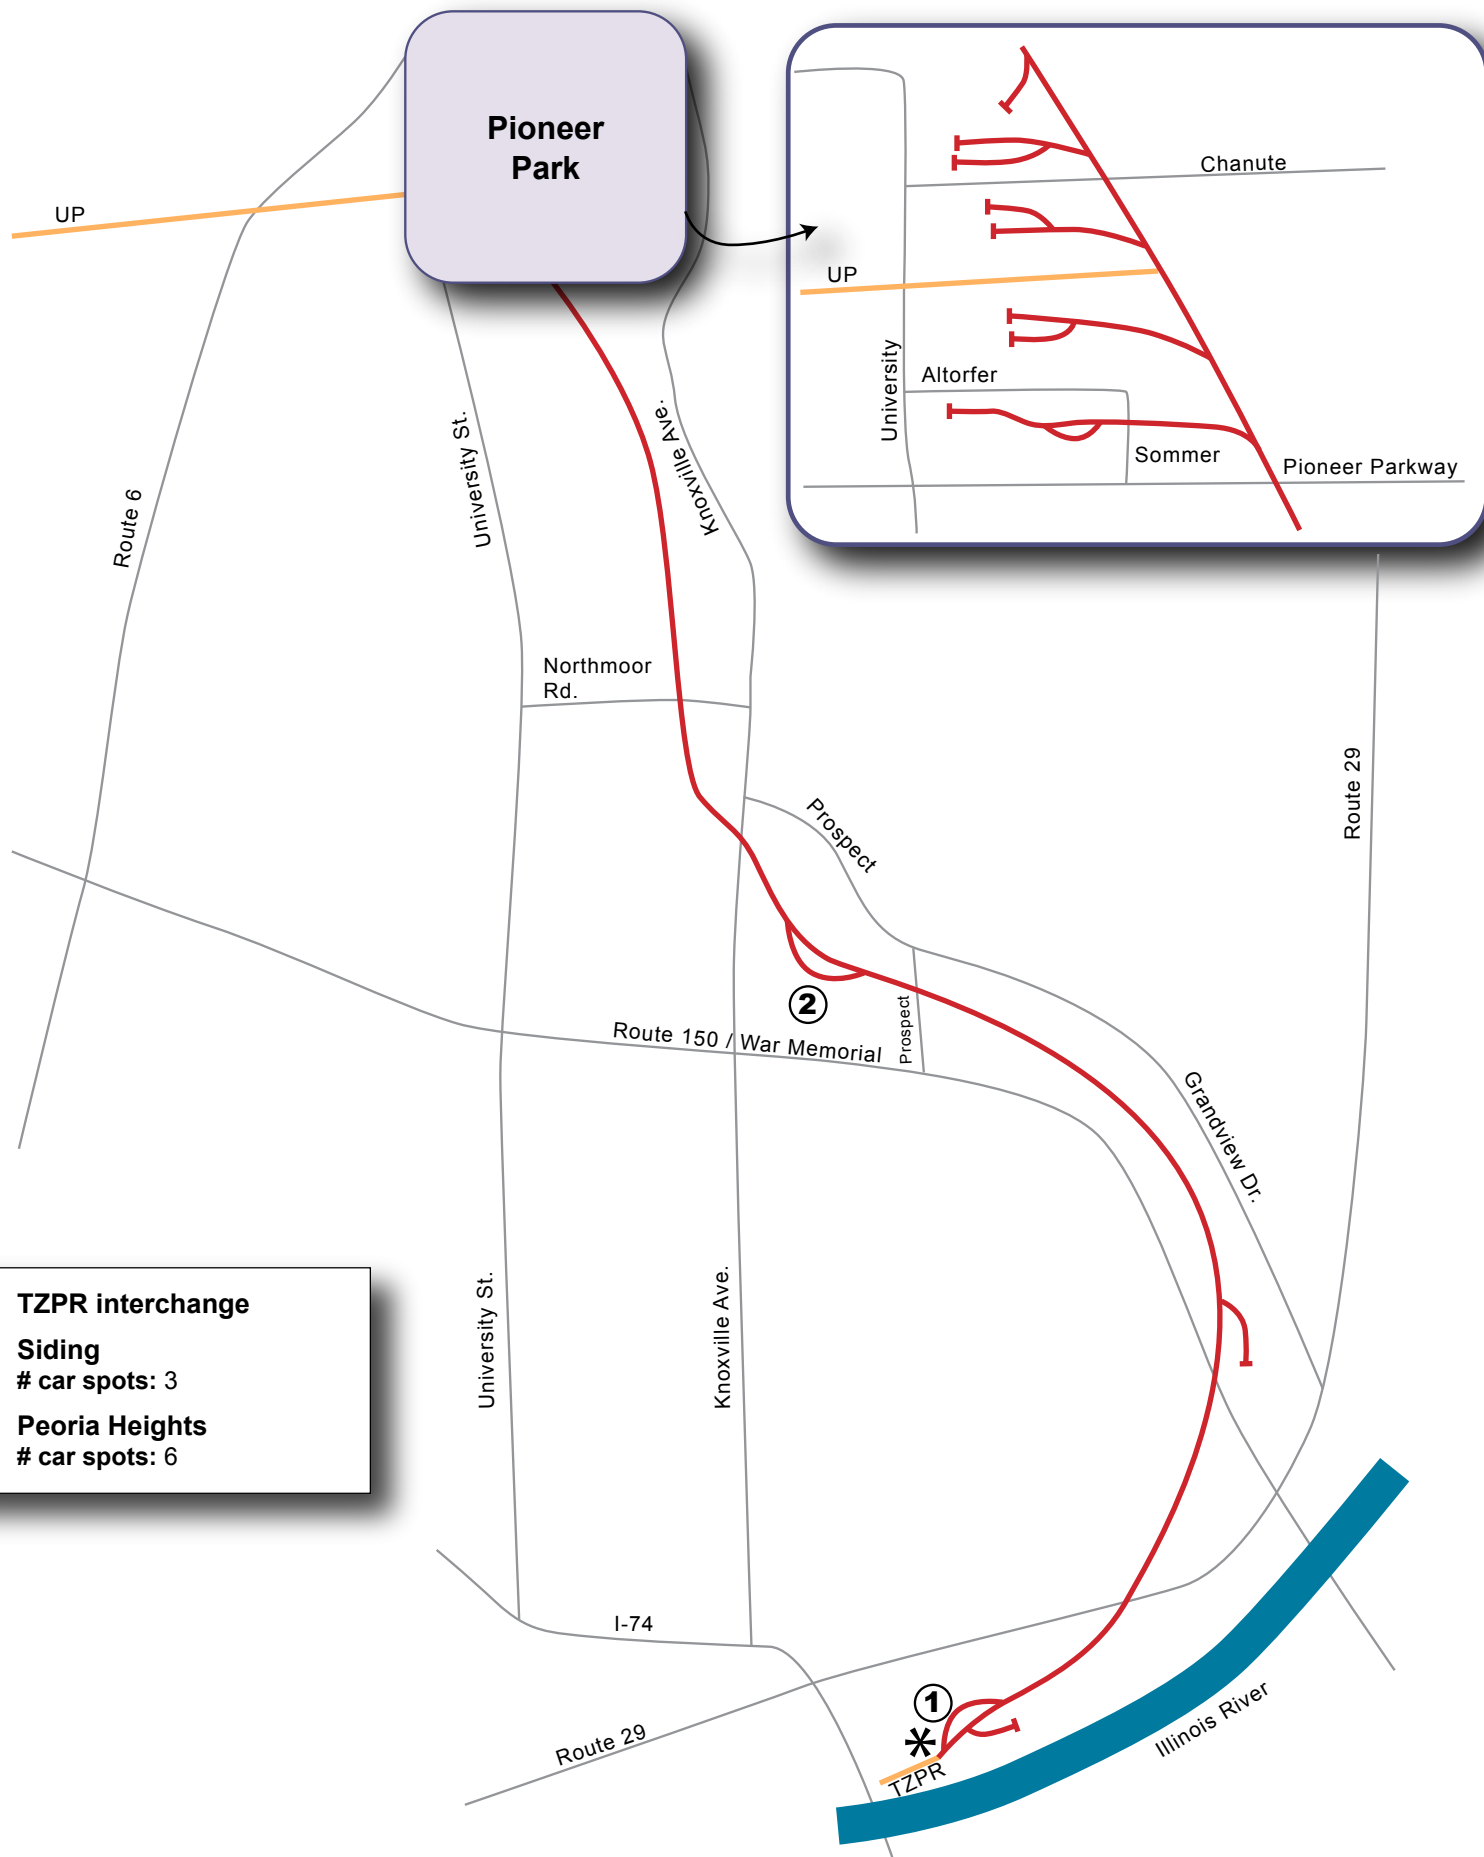

Pioneer Industrial Railway Co. (PRY)

- * TZPR interchange
- 1 Siding
car spots: 3
- 2 Peoria Heights
car spots: 6