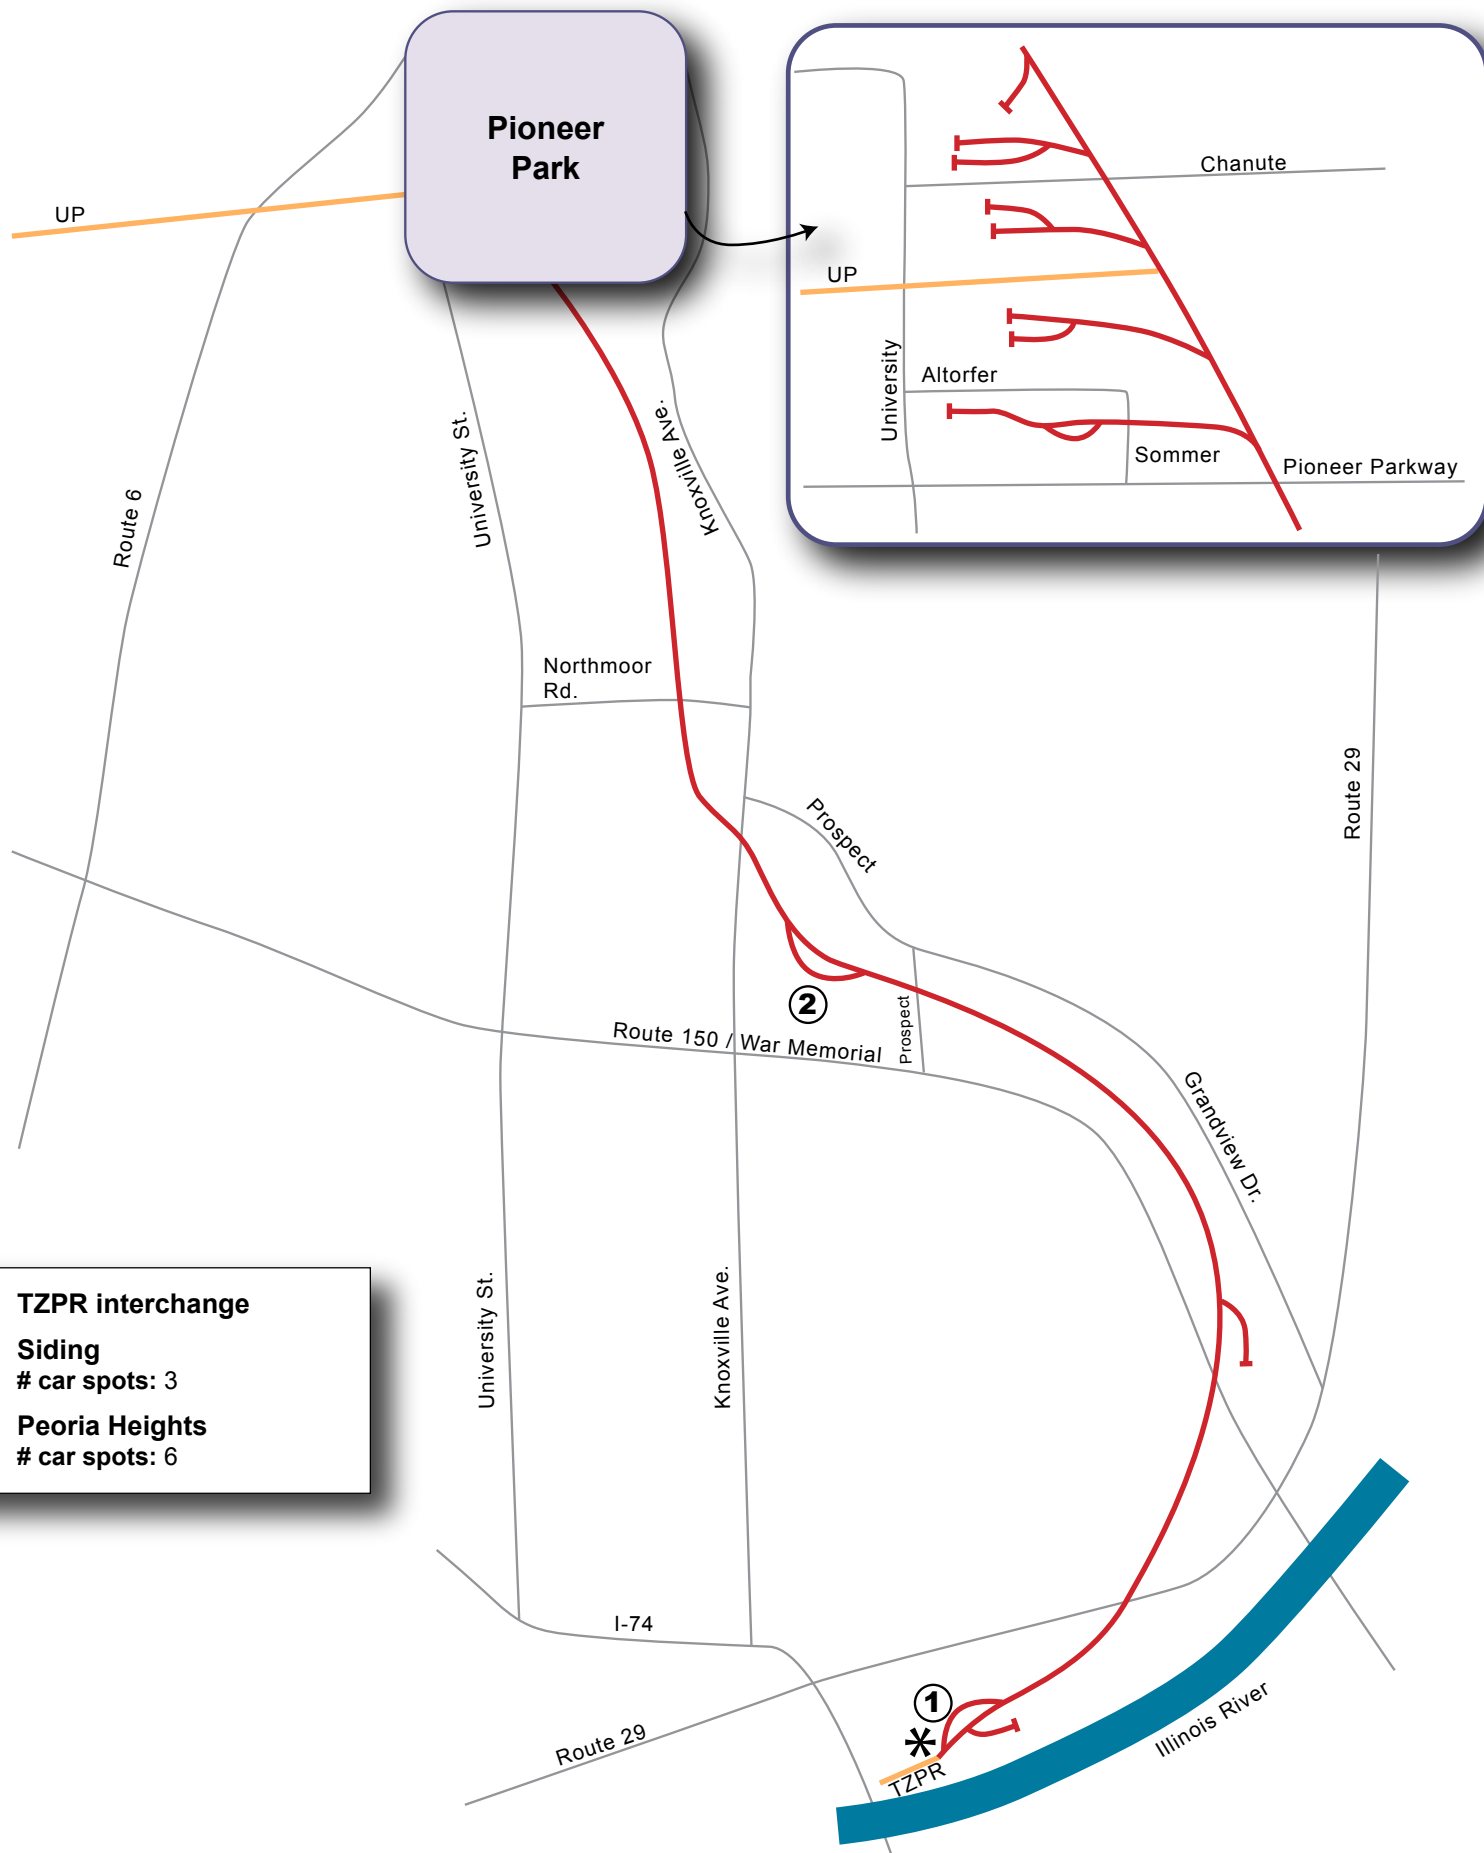

Pioneer Industrial Railway Co. (PRY)

Pioneer Park

- * TZPR interchange
- 1 Siding
car spots: 3
- 2 Peoria Heights
car spots: 6