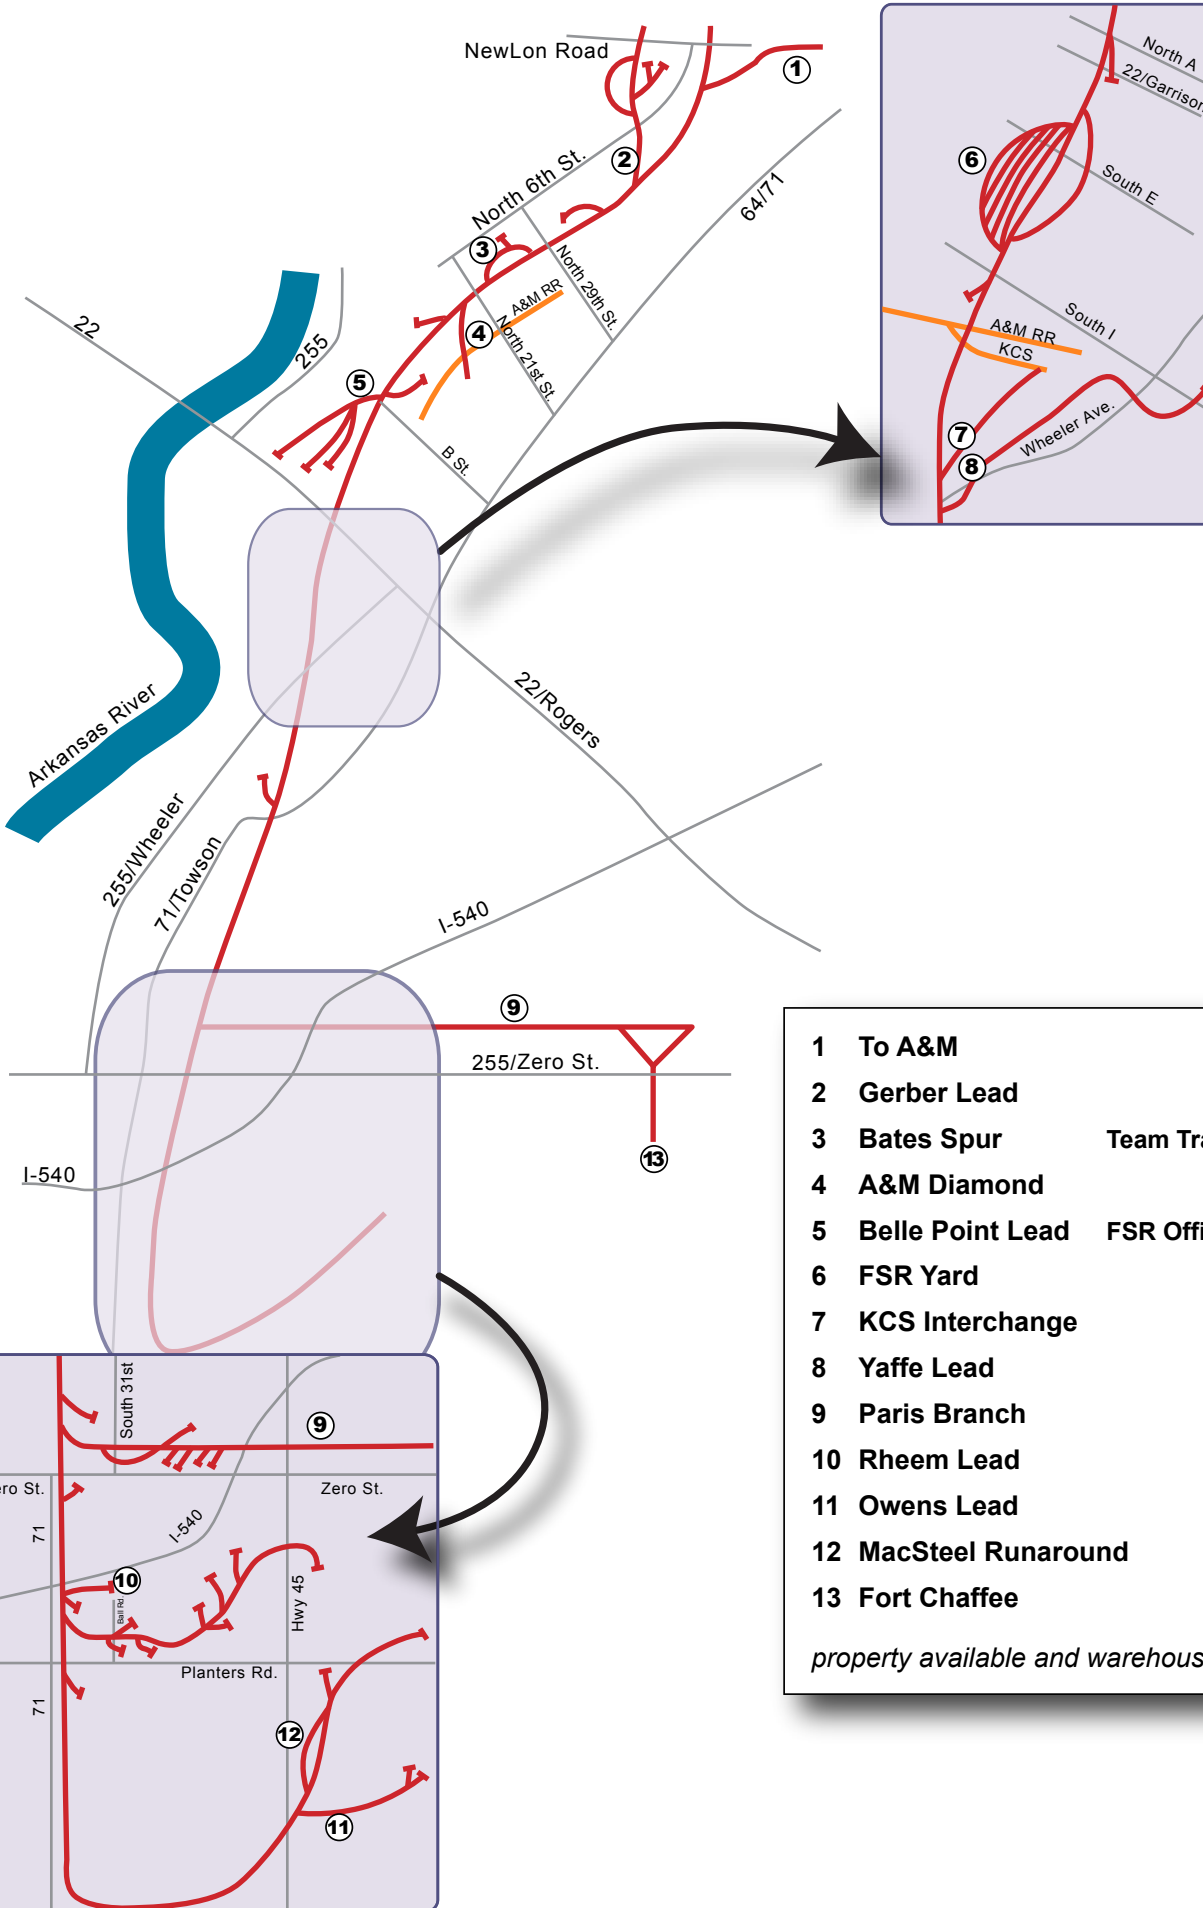

Fort Smith Railroad Co. (FSR)

- 1 To A&M
 - 2 Gerber Lead
 - 3 Bates Spur Team Track one acre
 - 4 A&M Diamond
 - 5 Belle Point Lead FSR Office
 - 6 FSR Yard
 - 7 KCS Interchange
 - 8 Yaffe Lead
 - 9 Paris Branch
 - 10 Rheem Lead
 - 11 Owens Lead
 - 12 MacSteel Runaround
 - 13 Fort Chaffee
- property available and warehouse space for lease*