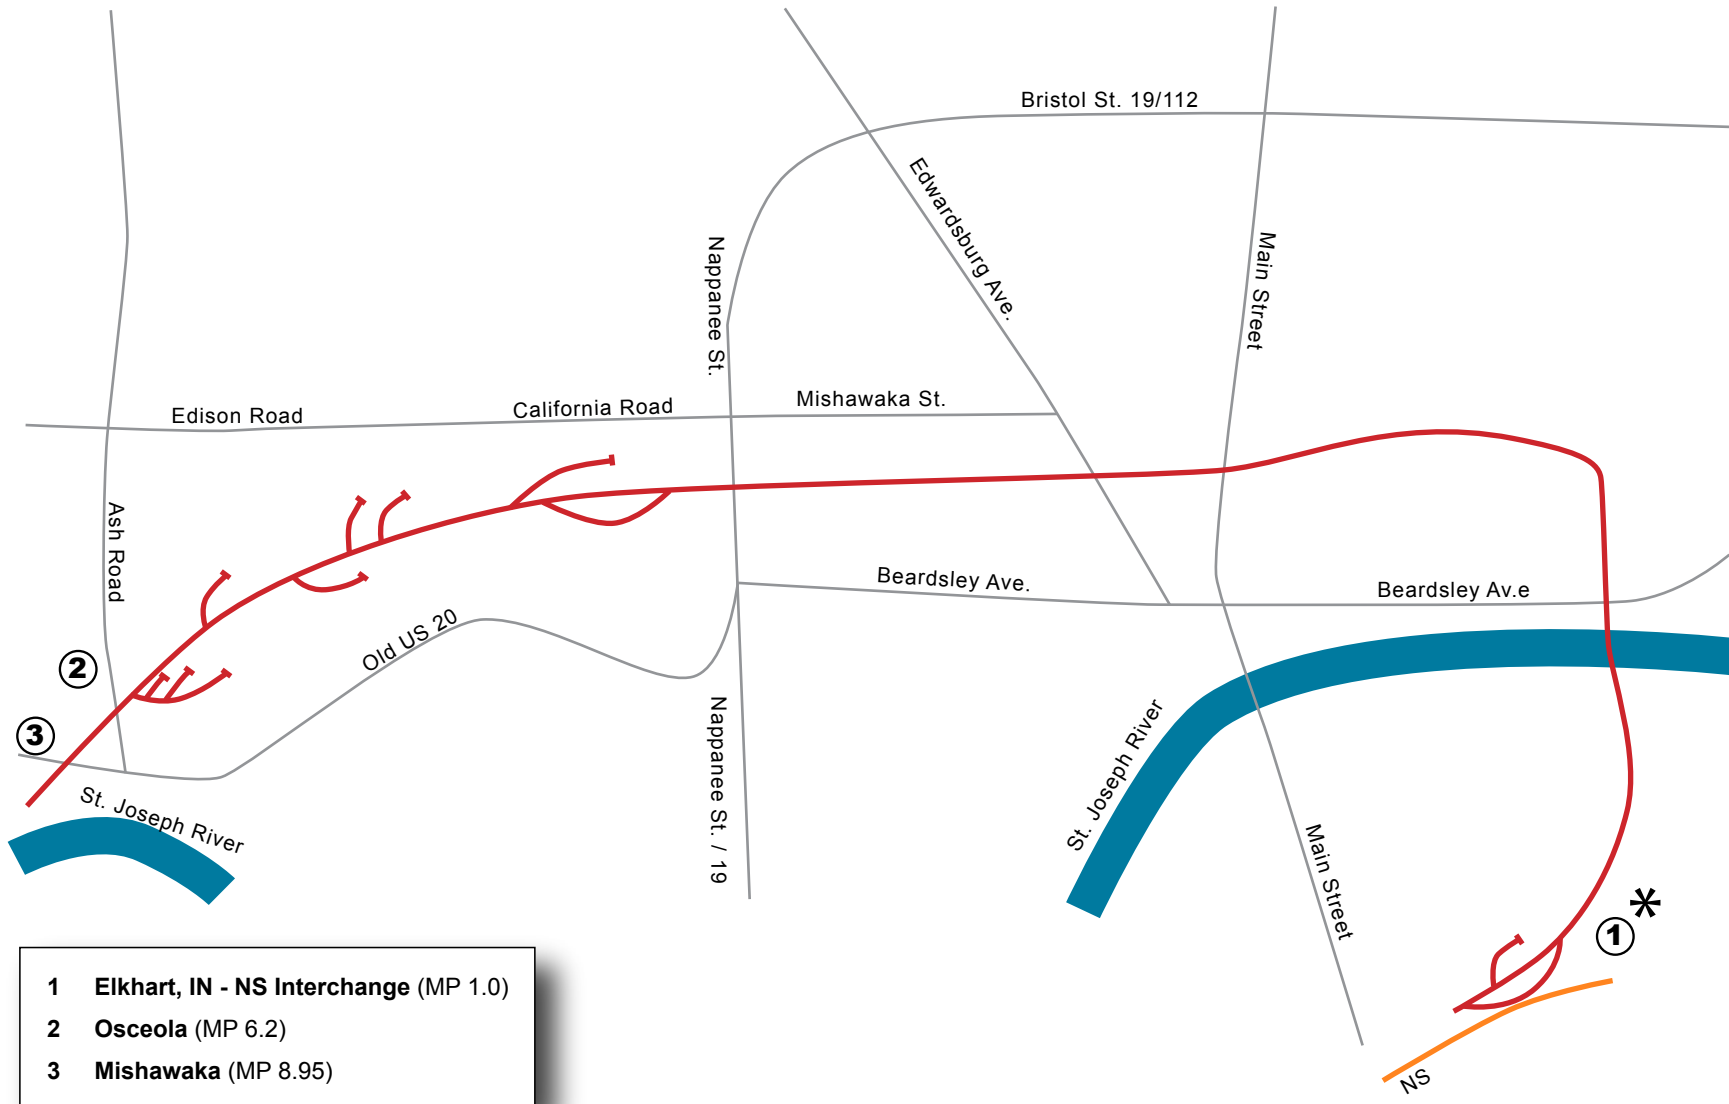

# Elkhart & Western Railroad Co. (EWR)

# Elkhart & Western Railway Co. (EWR)

- 1 Walkerton, Indiana (MP 131.2)
- 2 Plymouth, Indiana (MP 118.3)
- 3\* Argos, Indiana - NS Interchange (MP 109.7)  
# car spots: 10
- 4 Rochester, Indiana (MP 98.0)