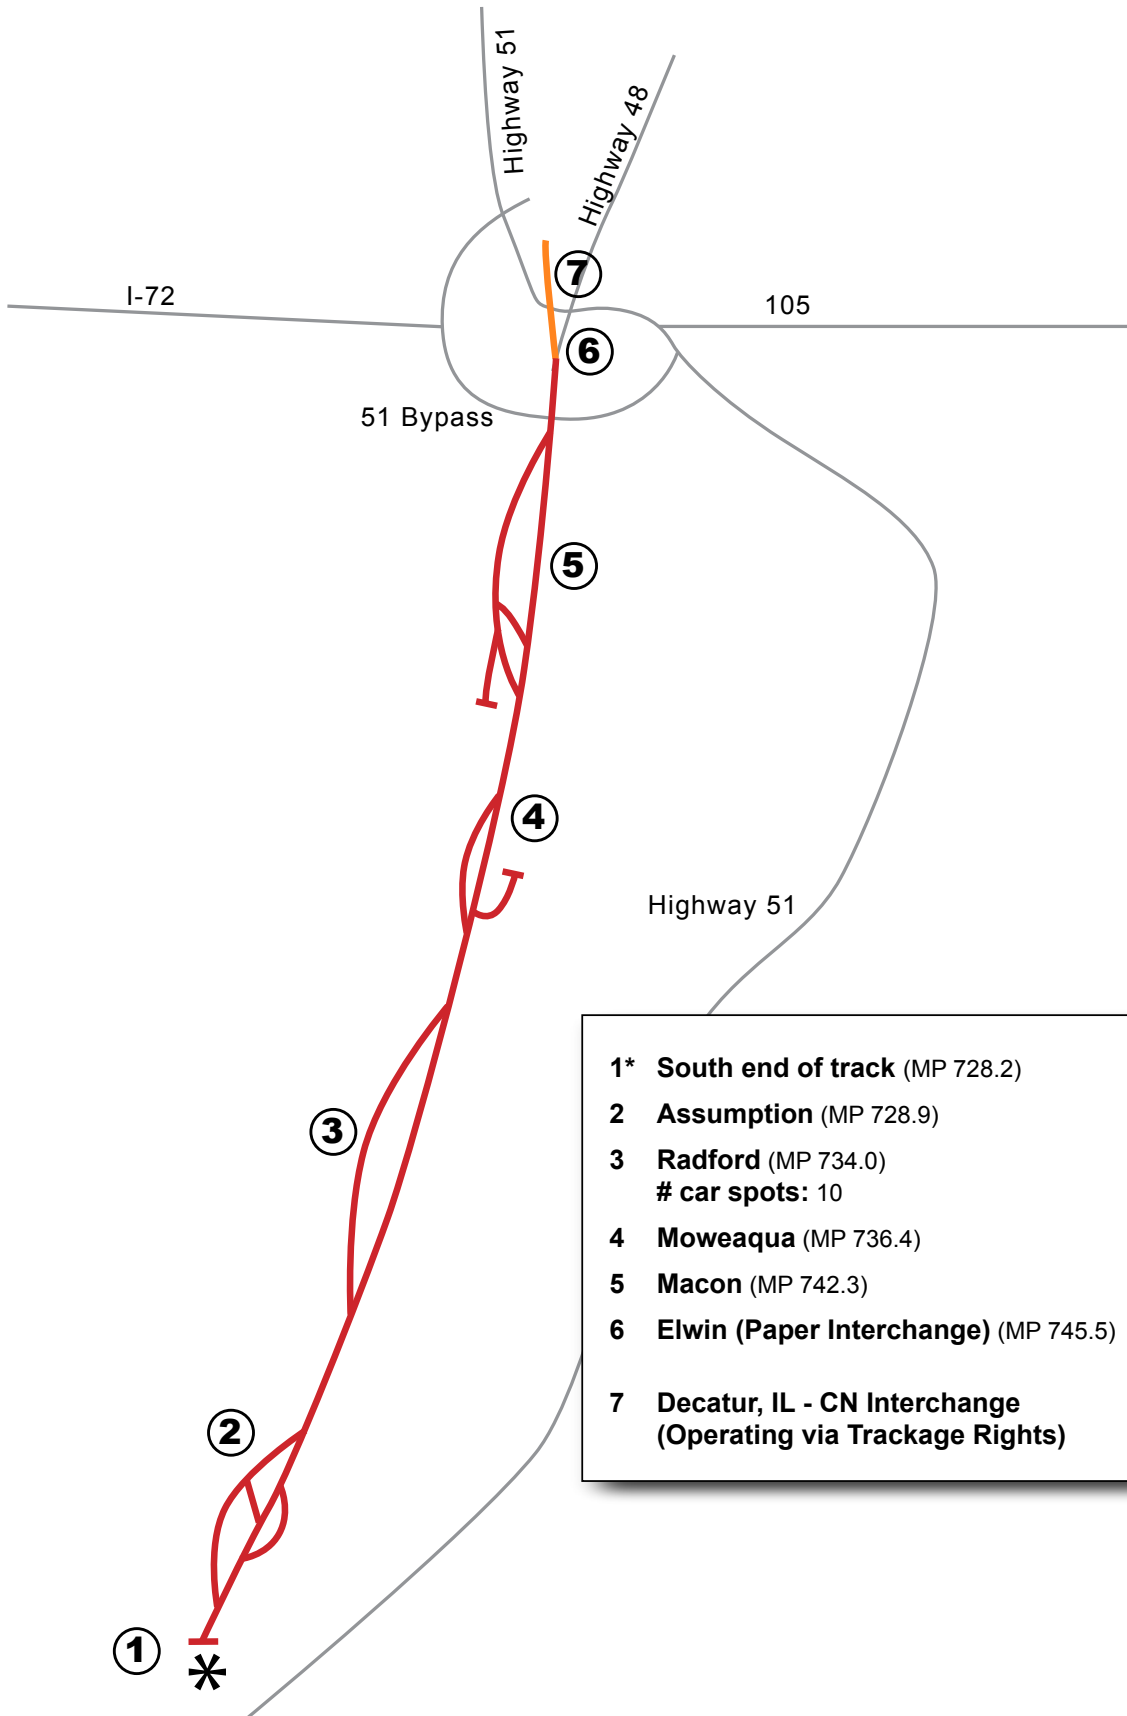

# Decatur Junction Railway Co. (DT)

- 1\* South end of track (MP 728.2)
- 2 Assumption (MP 728.9)
- 3 Radford (MP 734.0)  
# car spots: 10
- 4 Moweaqua (MP 736.4)
- 5 Macon (MP 742.3)
- 6 Elwin (Paper Interchange) (MP 745.5)
- 7 Decatur, IL - CN Interchange  
(Operating via Trackage Rights)